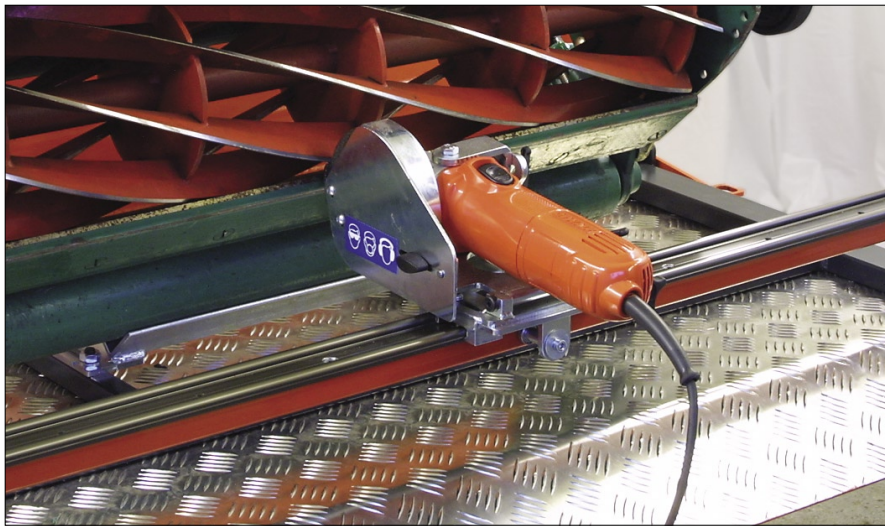

Blade Thinning Attachment

New accessory for Express Dual is ideal for those golf courses that want to do a relief grind without compromising the legendary speed and ease of use of Express Dual.

The attachment allows for relief grind to be carried out on the Express Dual without taking up any additional workspace. Blade thinning attachment is mounted to the lift table and is easily positioned to allow for normal loading and unloading of mowers while still permitting normal use.

- Attachment stays fitted during maintenance periods and is easily positioned for use when a relief grind is required
- Removable for easy storage
- High speed electric grinding action
- Ergonomic convenience and safety of a lift table